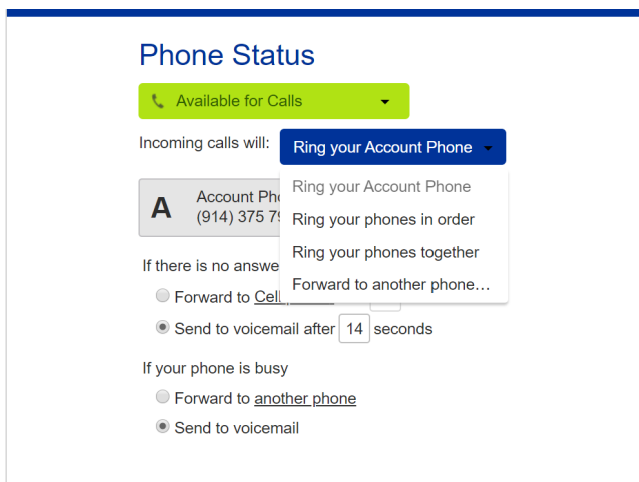

CommPortal Web

Please log in below.

Number:

Password:

[Reset Password](#)

Remember me on this computer.

For instruction guides and videos see our [Resources Page](#)

2. After logging in, click on the Ring your Account Phone drop down menu and select the Forward to another phone option

3. A dialog box will appear where you have the option to select a saved number or use a temporary number, select “use a temporary number” and type in your phone number starting with 9 and the local number or full number if it is located outside of the local area code. Click ok